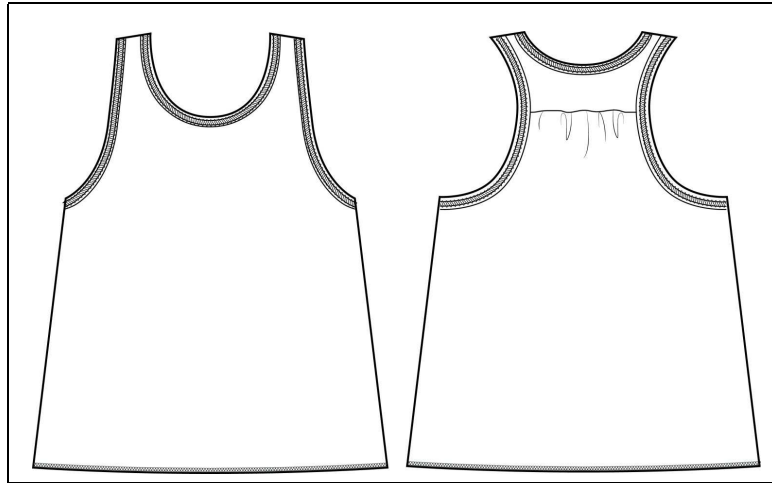

## MEASUREMENT SPECIFICATION REPORT

STYLE # 8800Y YOUTH FLOWY RACERBACK TANK

FABRICATION

### Point of Measurement (centimeters)

Center Front Length

Body Width - 1" Below A.H.

YS	YM	YL
39.7	42.2	45.1
36.2	38.1	40.0

Disclaimer: Please note that the above sizing chart is subject to change. For more detailed information, please contact a Bella + Canvas Customer Service Representative.