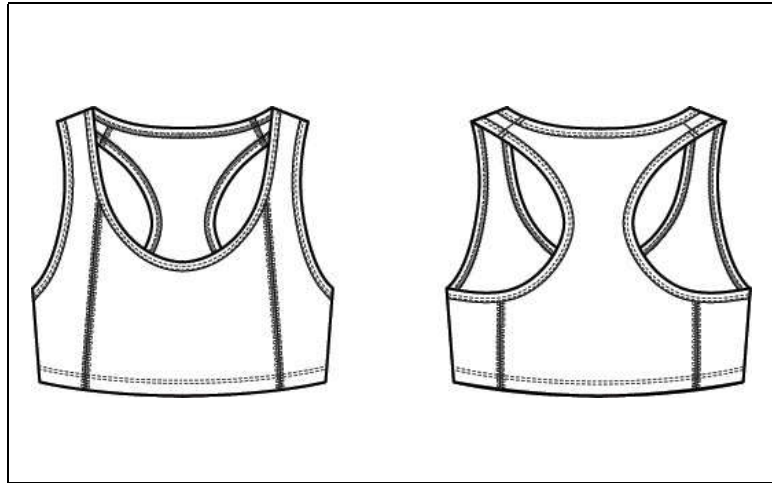

## MEASUREMENT SPECIFICATION REPORT

STYLE # W2022 WOMEN'S SPORT'S BRA

FABRICATION  
88% NYLON, 12% SPANDEX

### Point of Measurement (centimeters)

Body Length From HPS

Body Width - 1" Below A.H.

<b>XS</b>	<b>S</b>	<b>M</b>	<b>L</b>	<b>XL</b>	<b>2XL</b>	<b>3XL</b>
29.8	31.1	32.7	34.6	36.5	38.7	41.0
32.1	34.6	37.1	41.0	44.8	48.6	53.7