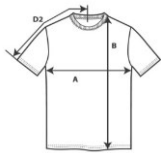

**GILDAN®**

**46000**

**Performance Adult Core T-Shirt**

**DETAILS**

**Weight**  
**Content**  
**Features**

159.0 G/SqM (White 156.0 G/SqM)  
100% Filament Polyester  
Active fit   
Sideseamed   
Wicking properties   
Anti-microbial properties   
Snag resistant   
Seamed single needle 3/4" collar   
Tear away label   
Twin needle sleeve and bottom hems

**Sizes**  
**Case Packs**  
**Colours**  
**SKU's**

S-3XL  
S - 3XL 36 PIECES  
20  
120

**SPECIFICATIONS**

Centimeters	Tol-	Tol+	S	M	L	XL	2XL	3XL
<b>Chest (A)</b>	1.905	1.905	45.720	50.800	55.880	60.960	66.040	71.120
<b>Length from HPS (B)</b>	2.540	2.540	71.120	73.660	76.200	78.740	81.280	83.820
<b>Sleeve length (centre back to incl.cuffs)</b>	1.905	1.905	42.545	45.720	48.895	52.070	55.245	58.420
Inches	Tol-	Tol+	S	M	L	XL	2XL	3XL
<b>Chest (A)</b>	0.750	0.750	18.000	20.000	22.000	24.000	26.000	28.000
<b>Length from HPS (B)</b>	1.000	1.000	28.000	29.000	30.000	31.000	32.000	33.000
<b>Sleeve length (centre back to incl.cuffs)</b>	0.750	0.750	16.750	18.000	19.250	20.500	21.750	23.000