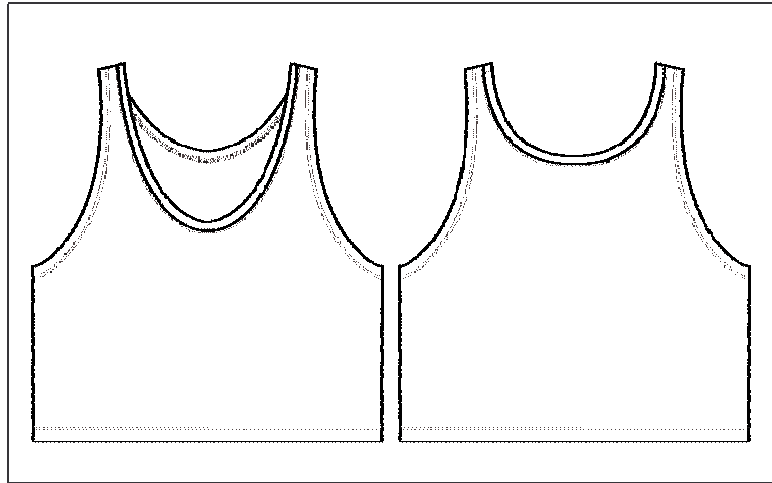

MEASUREMENT SPECIFICATION REPORT

STYLE # 8880 WOMEN'S FLOWY BOXY TANK

FABRICATION
65% Polyester, 35% Viscose
70% Rayon, 30% Polyester
52% Polyester, 48% Viscose

Point of Measurement (centimeters)

Chest
Body Length From HPS

S	M	L/XL
48.9	51.4	54.6
51.4	53.0	54.9

Disclaimer: Please note that the above sizing chart is subject to change. For more detailed information, please contact a Bella + Canvas Customer Service Representative.