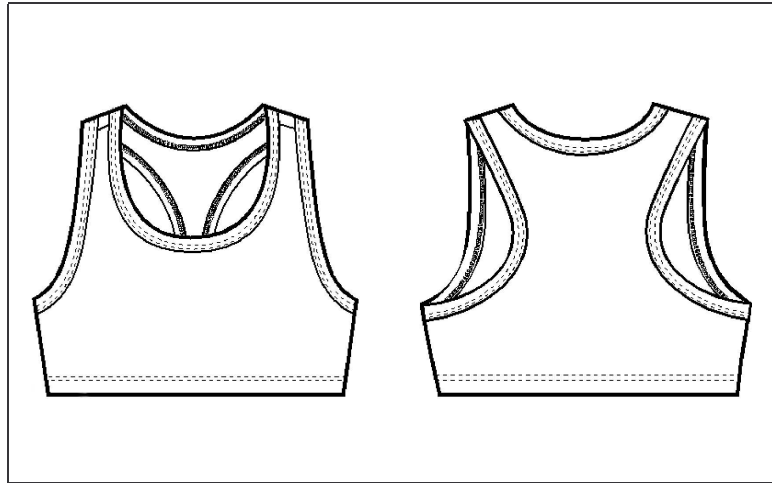

MEASUREMENT SPECIFICATION REPORT

STYLE # 0970 NYLON SPANDEX SPORT BRA

FABRICATION
90% Nylon, 10% Spandex

Point of Measurement (centimeters)

Chest
Body Length From HPS

S	M	L
29.8	31.1	32.4
29.2	30.5	31.8

Disclaimer: Please note that the above sizing chart is subject to change. For more detailed information, please contact a Bella + Canvas Customer Service Representative.