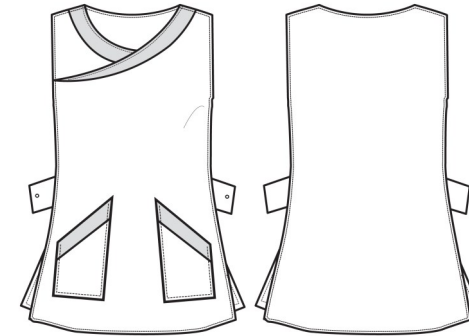

PR176 SPA TABARD

CARTON	PACK	NO. SKU'S
36	6	8

Fabric

65% Polyester, 35% Cotton twill. 195gsm

Colours

Hot Pink/Black, Turquoise/Black

Sizes

S, M, L, XL

Features

- Ladies long length tabard with black panel detail
- Length 72cm
- Side tabs with adjustable stud fastened closures
- Two front side pockets with slanted opening
- Great for protecting uniform whilst performing treatments

Country of Origin

China

Carton Dimensions

42cm x 61cm x 22cm

Carton Weight

7.16 kg approx.

VAT Code

6211 43 1000

Colour	Pantone	C	M	Y	K
Black	Black	0	0	0	100
Hot Pink	214c	0	100	24	4
Turquoise	312	89	0	11	0

Size	S	M	L	XL
To fit bust "	32/34	36/38	40/42	44/46
To fit bust cm	84/88	92/96	100/108	112/116
EU Size	36/38	40/42	46/48	50/52

Marketing Description

Premier long length Spa Tabard provides the style and glamour of our spa tunics with the practicality and ease of movement of our tabards. Side tabs with adjustable stud fastened closures. Black panel detail presents a striking yet elegant look whilst two handy pockets create a very versatile garment

INDUSTRIAL LAUNDERING 85°C MAXIMUM