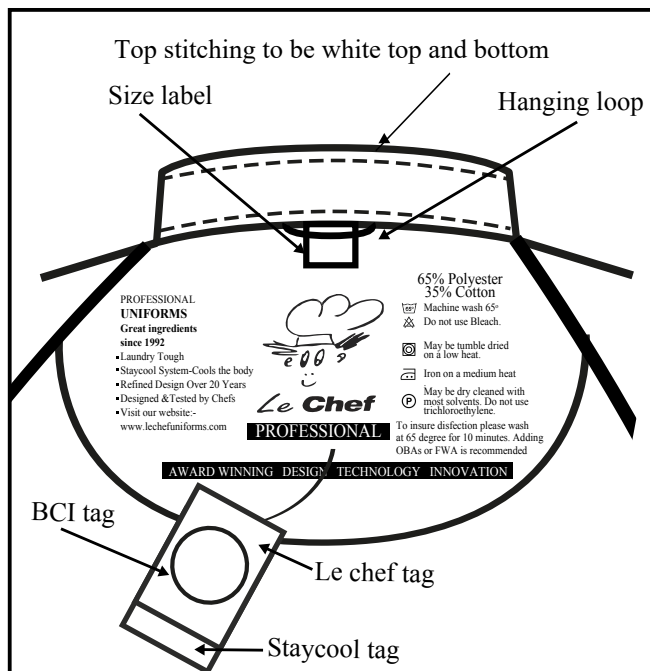

DENNY'S BRANDS
LE CHEF

STYLE NO: DE128

Description:- **Le chef jacket single breasted with staycool panel**

Colourway: A- White with black trim

B - All white

Page:- 2 of 2

All measurements in centimetres. Girth measurement are for whole garment

Issue Date: 26/11/2019

Label Info

Washcare Instructions

- Machine wash 65°
- Do not use Bleach.
- May be tumble dried on a low heat.
- Iron on a medium heat.
- May be dry cleaned with most solvents.
- Do not use trichloroethylene.

Wash dark colours together.
Do not use OBAs or FWAs.

Domestic Washing

- This garment should be changed and washed regularly to give better cleaning results.
- Select the correct detergent dosage for heavy soiling.
- For extra cleaning use a cool pre wash to soften the stain
- Use only main brand detergents.
- Colours should not be washed with optical.

65% Polyester 35% Cotton, trim 100% polyester.
Composition written in 6 languages.
Dennys Brands, United Kingdom KT22 7PU

Country of origin: Pakistan