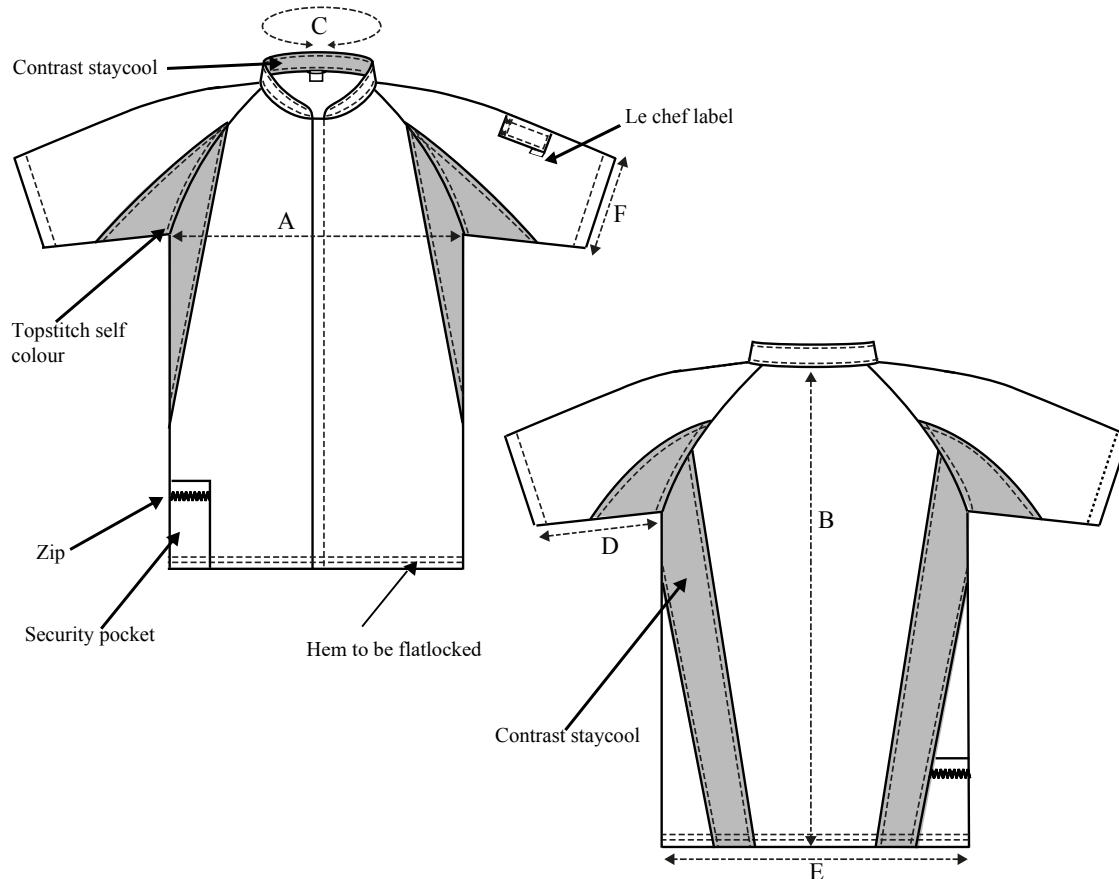

DENNY'S BRANDS LE CHEF

STYLE NO: DE128

Description:- **Le chef jacket single breasted with staycool panel**

Fabric:- 65% polyester 35% cotton

160gm

Page:- 1 of 2

All measurements in centimetres. Girth measurement are for whole garment

Issue Date: 26/11/2019

MEASURING POINT	LOCATION	REF	XXS	XS	S	M	L	XL	2XL	3XL	4XL	Tol +
CHEST	3cm below armhole	A	87	97	107	117	125	135	145	155	165	2
LENGTH	Centre back	B	71	73	75	78	78	78	78	81	83	1.5
NECK CIRM	As worn	C	37	39	42	45	48	51	54	56	58	
UNDERARM	Short sleeve	D	20	20	22	22	22	23	23	23	23	1.5
HEM	straight across	E	96	106	116	118	128	138	148	158	168	1.5
CUFF	circumference	F	33.5	36	38.5	41.5	44	46.5	49	51.5	54	1.5
TO FIT CHEST	CM		71/76	81/86	91/96	101/106	111/116	121/126	131/136	141/146	151/156	2
TO FIT CHEST	IMP		28/30	32/34	36/38	40/42	44/46	48/50	52/54	56/58	60/62	

DENNY'S BRANDS
LE CHEF

STYLE NO: DE128

Description:- **Le chef jacket single breasted with staycool panel**

Colourway: A- White with black trim

B - All white

Page:- 2 of 2

All measurements in centimetres. Girth measurement are for whole garment

Components

- 1 x YKK zip 12 cms long
- 7 x silver snap fasteners