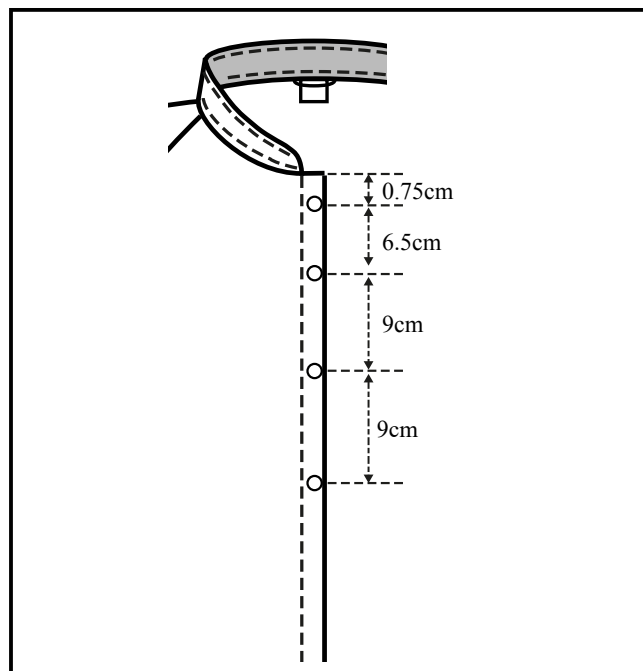

DENNY'S BRANDS
LE CHEF

STYLE NO: DE128

Description:- **Le chef jacket single breasted with staycool panel**

Colourway: A- White with black trim

B - All white

Page:- 2 of 2

All measurements in centimetres. Girth measurement are for whole garment

Issue Date: 26/11/2019

Label Info

Washcare Instructions

- Machine wash 65°
- Do not use Bleach.
- May be tumble dried on a low heat.
- Iron on a medium heat.
- May be dry cleaned with most solvents.
- Do not use trichloroethylene.

Wash dark colours together.
Do not use OBAs or FWAs.

Domestic Washing

- This garment should be changed and washed regularly to give better cleaning results.
- Select the correct detergent dosage for heavy soiling.
- For extra cleaning use a cool pre wash to soften the stain
- Use only main brand detergents.
- Colours should not be washed with optical.

65% Polyester 35% Cotton, trim 100% polyester.
Composition written in 6 languages.
Dennys Brands, United Kingdom KT22 7PU

Country of origin: Pakistan