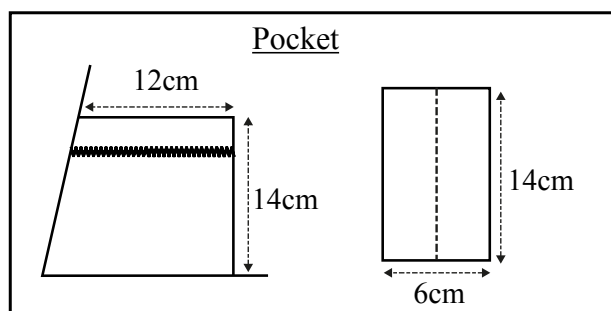

Packing Instructions

- To be folded right side out.
- Swing tag to be visible.
- Individual packed in Le chef bag.
- 20pcs per box.

Components

- 1 x YKK zip 12 cms long
- 7 x silver snap fasteners