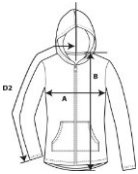

46500

Performance Adult Hooded T-Shirt

DETAILS

Weight
Content
Features

159.0 G/SqM (White 156.0 G/SqM)
100% Polyester
Active fit
Wicking properties
Anti-microbial properties
Snag resistant
Unlined 3 piece hood with twin needle topstitch
Tear away label
Back neck tape
Pouch pocket
Twin needle sleeve and bottom hems
Transitioning to side seam in 2019

Sizes
Case Packs
Colours
SKU's

S-3XL
S - 3XL 36 PIECES
5
30

SPECIFICATIONS

Centimeters	Tol-	Tol+	S	M	L	XL	2XL	3XL
Chest (A)	1.905	1.905	45.720	50.800	55.880	60.960	66.040	71.120
Length from HPS (B)	2.540	2.540	71.120	73.660	76.200	78.740	81.280	83.820
Sleeve length (centre back) (D2)	2.540	2.540	82.550	87.630	91.440	95.250	98.425	102.235
Inches	Tol-	Tol+	S	M	L	XL	2XL	3XL
Chest (A)	0.750	0.750	18.000	20.000	22.000	24.000	26.000	28.000
Length from HPS (B)	1.000	1.000	28.000	29.000	30.000	31.000	32.000	33.000
Sleeve length (centre back) (D2)	1.000	1.000	32.500	34.500	36.000	37.500	38.750	40.250