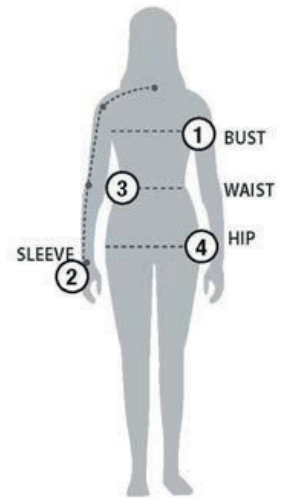

## BASED ON YOUR BODY MEASUREMENTS

### MEN'S SIZING

To select the best size for you, please follow these simple steps:

- ① **Most important measurement:**  
Take your Chest/Bust measurement from just under your arm at the fullest part of the chest
- ② Take your Sleeve length from the back base of the neck across the shoulder and around the elbow to your wrist
- ③ Take your Waist measurement at the narrowest point around your natural waistline.
- ④ Take your Hip measurement at the fullest part of your body below the waist

#### When measurements fall between two sizes:

The size selection should be based on fit preference: Select lower size for a closer to body fit or the larger size for a more relaxed fit. When in doubt, we strongly recommend ordering a size sample.

### WOMEN'S SIZING