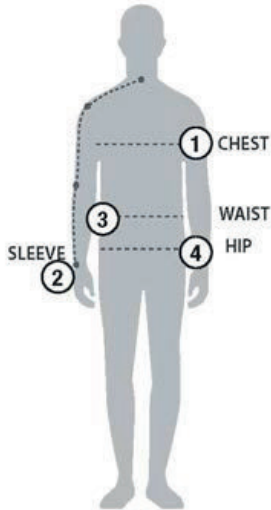

# STORMTECH SIZING CHART

## BASED ON YOUR BODY MEASUREMENTS

### MEN'S SIZING

To select the best size for you, please follow these simple steps:

- ① **Most important measurement:**  
Take your Chest/Bust measurement from just under your arm at the fullest part of the chest
- ② Take your Sleeve length from the back base of the neck across the shoulder and around the elbow to your wrist
- ③ Take your Waist measurement at the narrowest point around your natural waistline.
- ④ Take your Hip measurement at the fullest part of your body below the waist

### WOMEN'S SIZING CHART – YOUR BODY MEASUREMENTS

SIZE	XS	S	M	L	XL	2XL
<b>Bust</b> ①	29"-32" [73.5-81cm]	32"-35" [81-89cm]	35"-38" [89-96.5cm]	38"-41" [96.5-104cm]	41"-44" [104-112cm]	44"-47" [112-119cm]
<b>Sleeve Length</b> ②	30"-31" [76-79cm]	31"-32" [79-81.5cm]	32"-33" [81.5-84cm]	33"-33.5" [84-85cm]	33.5"-34" [85-86.5cm]	34"-34.5" [86.5-87.75cm]
<b>Waist</b> ③	22"-25" [56-63.5cm]	25"-28" [63.5-71cm]	28"-31" [71-79cm]	31"-34" [79-86cm]	34"-37" [86-94cm]	37"-40" [94-101.5cm]
<b>Hip</b> ④	31.5"-34.5" [80-87.5cm]	34.5"-37.5" [87.5-95cm]	37.5"-40.5" [95-103cm]	40.5"-43.5" [103-110.5cm]	43.5"-46.5" [110.5-118cm]	46.5"-49.5" [118-126cm]