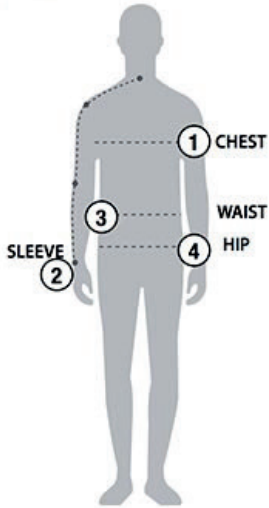

STORMTECH SIZING CHART

BASED ON YOUR BODY MEASUREMENTS

MEN'S SIZING

To select the best size for you, please follow these simple steps:

- ① **Most important measurement:**
Take your Chest/Bust measurement from just under your arm at the fullest part of the chest
- ② Take your Sleeve length from the back base of the neck across the shoulder and around the elbow to your wrist
- ③ Take your Waist measurement at the narrowest point around your natural waistline.
- ④ Take your Hip measurement at the fullest part of your body below the waist

WOMEN'S SIZING

KX-1 | MEN'S NAUTILUS PERFORMANCE SHELL

MEN'S SIZING CHART – YOUR BODY MEASUREMENTS

SIZE	XS	S	M	L	XL	2XL	3XL	4XL	5XL
Chest ①	32"-35" [81-89cm]	35"-38" [89-96.5cm]	38"-41" [96.5-104cm]	41"-44" [104-112cm]	44"-47" [112-119cm]	47"-50" [119-127cm]	50"-53" [127-134.5cm]	53"-56" [134.5-142cm]	56"-59" [142-150cm]
Sleeve Length ②	32"-33" [81-84cm]	33"-34" [84-86.5cm]	34"-35" [86.5-89cm]	35"-36" [89-91.5cm]	36"-37" [91.5-94cm]	37"-38" [94-96.5cm]	38"-38.5" [96.5-97.75cm]	38.5"-39" [97.75cm-99cm]	39"-39.5" [99-100.25cm]
Waist ③	26"-29" [66-73.5cm]	29"-32" [73.5-81cm]	32"-35" [81-89cm]	35"-38" [89-96.5cm]	38"-41" [96.5-104cm]	41"-44" [104-112cm]	44"-47" [112-119cm]	47"-50" [119-127cm]	50"-53" [127-134.5cm]
Hip ④	31"-34" [79-86cm]	34"-37" [86-94cm]	37"-40" [94-101.5cm]	40"-43" [101.5-109cm]	43"-46" [109-117cm]	46"-49" [117-124.5cm]	49"-52" [124.5-132cm]	52"-55" [132-140cm]	55"-58" [140-147cm]