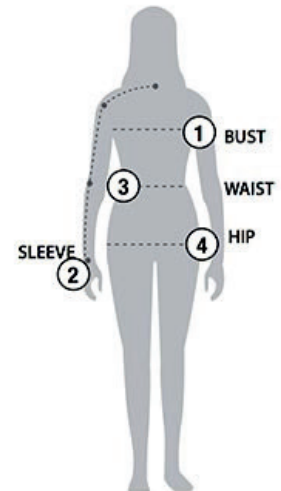

STORMTECH SIZING CHART

BASED ON YOUR BODY MEASUREMENTS

MEN'S SIZING

To select the best size for you, please follow these simple steps:

- ① **Most important measurement:**
Take your Chest/Bust measurement from just under your arm at the fullest part of the chest
- ② Take your Sleeve length from the back base of the neck across the shoulder and around the elbow to your wrist
- ③ Take your Waist measurement at the narrowest point around your natural waistline.
- ④ Take your Hip measurement at the fullest part of your body below the waist

WOMEN'S SIZING

KX-1 | MEN'S NAUTILUS PERFORMANCE SHELL

MEN'S SIZING CHART – YOUR BODY MEASUREMENTS

SIZE	XS	S	M	L	XL	2XL	3XL	4XL	5XL
Chest ①	32"-35" [81-89cm]	35"-38" [89-96.5cm]	38"-41" [96.5-104cm]	41"-44" [104-112cm]	44"-47" [112-119cm]	47"-50" [119-127cm]	50"-53" [127-134.5cm]	53"-56" [134.5-142cm]	56"-59" [142-150cm]
Sleeve Length ②	32"-33" [81-84cm]	33"-34" [84-86.5cm]	34"-35" [86.5-89cm]	35"-36" [89-91.5cm]	36"-37" [91.5-94cm]	37"-38" [94-96.5cm]	38"-38.5" [96.5-97.75cm]	38.5"-39" [97.75cm-99cm]	39"-39.5" [99-100.25cm]
Waist ③	26"-29" [66-73.5cm]	29"-32" [73.5-81cm]	32"-35" [81-89cm]	35"-38" [89-96.5cm]	38"-41" [96.5-104cm]	41"-44" [104-112cm]	44"-47" [112-119cm]	47"-50" [119-127cm]	50"-53" [127-134.5cm]
Hip ④	31"-34" [79-86cm]	34"-37" [86-94cm]	37"-40" [94-101.5cm]	40"-43" [101.5-109cm]	43"-46" [109-117cm]	46"-49" [117-124.5cm]	49"-52" [124.5-132cm]	52"-55" [132-140cm]	55"-58" [140-147cm]