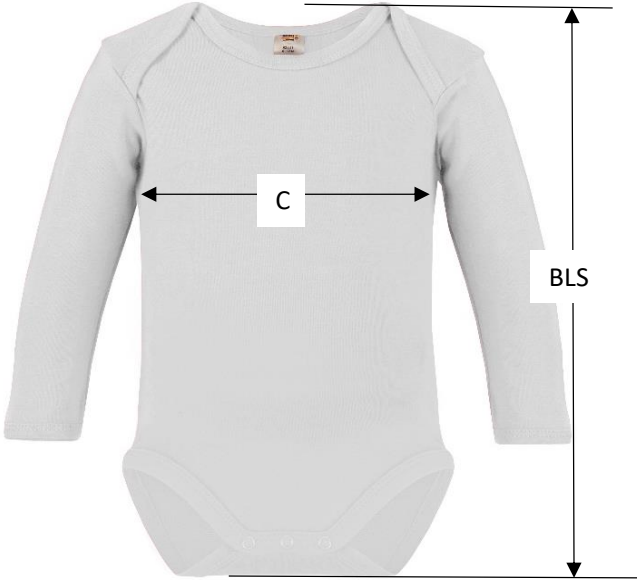

ROM550 / X805

		3-6 M 62/68	6-12 M 74/80
BLS	back length from Shoulder	37	41
C	1/2 chest	22	23,5

Note: Given sizes are approximately. As our items are handmade, a deviation of 10% is acceptable.