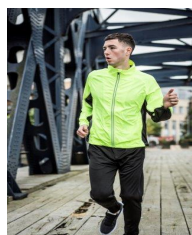

TOMBO
teamsport

HIGH VISION JACKET

TL055

Matches with:

- High Vision Jacket
- Showerproof
- Contrast self-fabric side panels with reflective piping
- Reflective front zip with chin protector
- 2 side entry pockets
- Rear pocket with reflective piping
- Curved drop tail hem with draw cord and toggle
- Perfect for running and cycling
- 100% Polyester pongee 330T
- 75gsm
- S-XXL

- 100% Polyester
- 100% Polyester lining
- 75gsm
- Wash at 40 degrees
- Wash Dark Colours Separately
- Wash and Dry Inside Out
- Do not Bleach
- Dry Out of Direct Heat and Sunlight
- Tumble Dry Low Setting
- Cool Iron on Reverse
- Do not use Fabric Softener