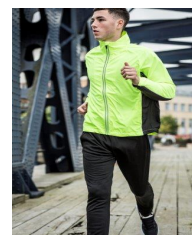

TOMBO
teamsport

HIGH VISION JACKET

TL055

Matches with:

- High Vision Jacket
- Showerproof
- Contrast self-fabric side panels with reflective piping
- Reflective front zip with chin protector
- 2 side entry pockets
- Rear pocket with reflective piping
- Curved drop tail hem with draw cord and toggle
- Perfect for running and cycling
- 100% Polyester pongee 330T
- 75gsm
- S-XXL

- 100% Polyester
- 100% Polyester lining
- 75gsm
- Wash at 40 degrees
- Wash Dark Colours Separately
- Wash and Dry Inside Out
- Do not Bleach
- Dry Out of Direct Heat and Sunlight
- Tumble Dry Low Setting
- Cool Iron on Reverse
- Do not use Fabric Softener