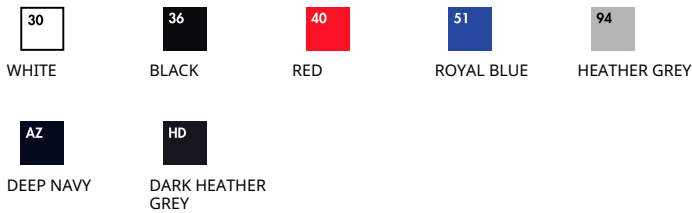

KIDS VALUEWEIGHT LONG SLEEVE T

Kids - 61-007-0

MENS LADIES KIDS

100% cotton*
 *Heather Grey 97% cotton, 3% polyester
 *Dark Heather Grey 50% cotton, 50% polyester

White - 160gm/m²
 Colour - 165gm/m²

3-4,5-6,7-8,9-11,12-13,14-15

72

- Crew neck with cotton/Lycra® rib
- Self-fabric back neck tape
- Cotton/Lycra® rib cuff
- Fine knit gauge for enhanced printability

Care Instructions

Colourways:

Sizes	Width*	Length**
3-4	38	45
5-6	40.5	50
7-8	43	55
9-11	46	60
12-13	48.5	65
14-15	53.5	72
Tol	2.5	2.5