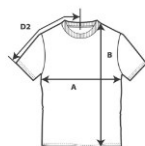

GILDAN®

5000B

Heavy Cotton Youth T-Shirt

DETAILS

Weight
Content
Features

180.0 G/SqM (White 170.0 G/SqM)
100% Cotton
Seamless twin needle 3/4" collar
Taped neck and shoulders
Tear away label
Twin needle sleeve and bottom hems
Quarter-turned to eliminate centre crease
CPSIA Tracking Label Compliant

Sizes
Case Packs
Colours
SKU's

XS-XL
XS - XL 72 PIECES
33
165

SPECIFICATIONS

Centimeters	Tol-	Tol+	XS	S	M	L	XL
Chest (A)	2.540	2.540	40.640	43.180	45.720	48.260	50.800
Length from HPS (B)	2.540	2.540	52.070	55.880	59.690	63.500	67.310
Sleeve length (centre back) (D2)	1.905	1.905	34.290	36.830	39.370	41.910	44.450
Inches	Tol-	Tol+	XS	S	M	L	XL
Chest (A)	1.000	1.000	16.000	17.000	18.000	19.000	20.000
Length from HPS (B)	1.000	1.000	20.500	22.000	23.500	25.000	26.500
Sleeve length (centre back) (D2)	0.750	0.750	13.500	14.500	15.500	16.500	17.500