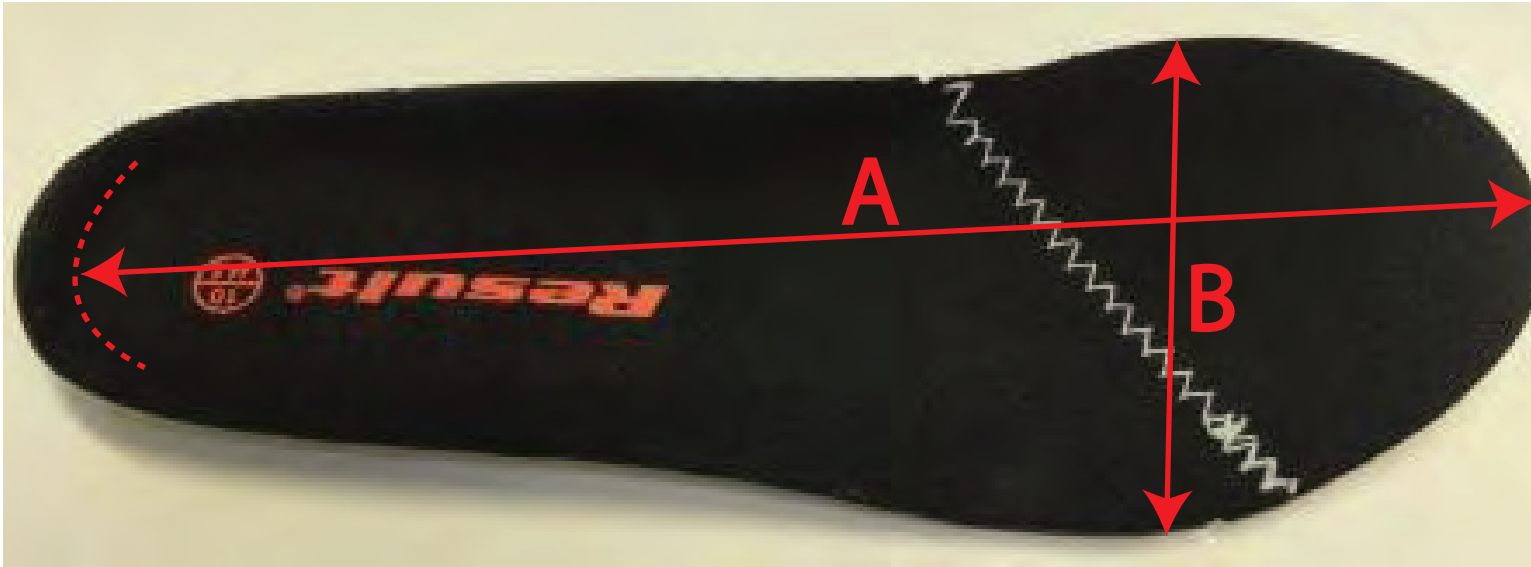

# WORK-GUARD

by **Result**<sup>®</sup>

## R342F - WOMENS REFLECT SAFETY BOOT INNER SOLE LENGTH/WIDTH

A = INSOLE LENGTH FROM INNER HEEL CURVE TO LONGEST POINT AT TOE

B = INSOLE WIDTH ACROSS WIDEST PART.

SIZE		LENGTH	WIDTH
UK	EURO	A	B
4	37	23.0	8.5
5	38	23.5	8.7
6	39	24.5	9.0
6.5	40	25.0	9.2
7	41	25.6	9.3
8	42	26.4	9.3