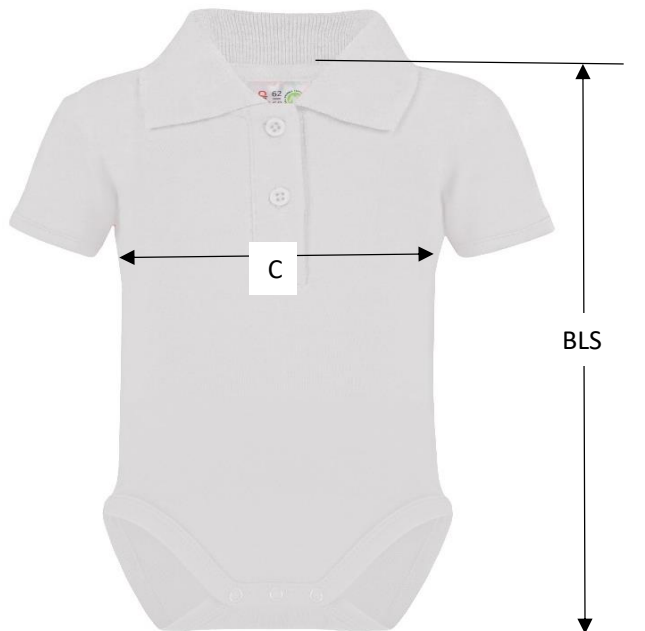

ROM30 / X947

		3-6 M 62/68	6-12 M 74/80	12-24 M 86/92
BLS	back length from Shoulder	37	41	45
C	1/2 chest	22	23,5	24,5

Note: Given sizes are approximately. As our items are handmade, a deviation of 10% is acceptable.