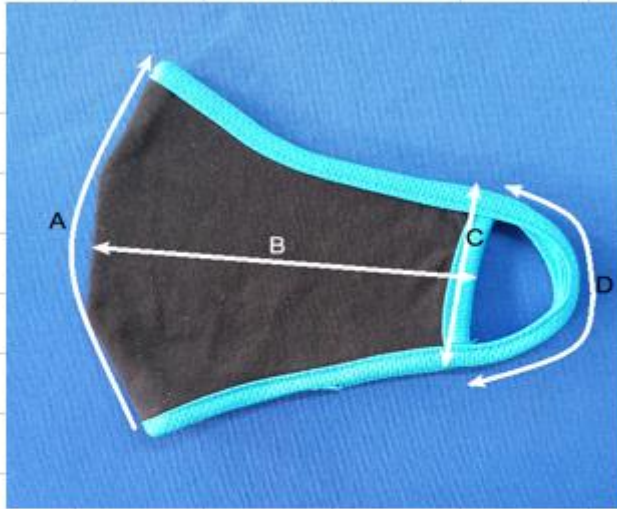

2FM - FACE MASK

100% BREATHABLE POLYESTER

SIZES	A	B	C	D
XS	16.5 cm	11 cm	6 cm	8 cm
S/M	17 cm	12 cm	7 cm	9 cm
L/XL	17.5 cm	13.5 cm	7 cm	9 cm
2XL+	18.5 cm	14.5 cm	7 cm	9 cm