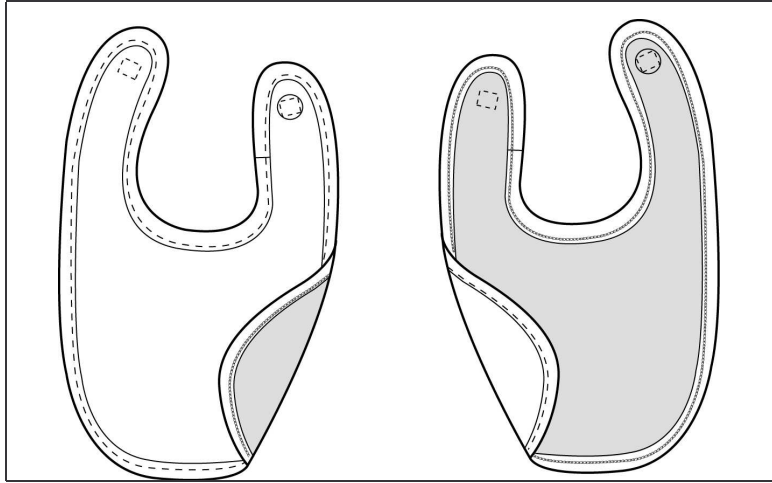

MEASUREMENT SPECIFICATION REPORT

STYLE # 0170 BABY REVERSIBLE BABY RIB BIB

FABRICATION  
100% Combed and Ring-Spun Cotton

**Point of Measurement (centimeters)**

Bib Width  
Center Front Length

**One Size**

22.5  
21.3

Disclaimer: Please note that the above sizing chart is subject to change. For more detailed information, please contact a Bella + Canvas Customer Service Representative.