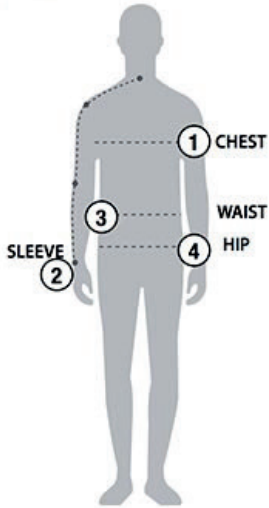

STORMTECH SIZING CHART

BASED ON YOUR BODY MEASUREMENTS

MEN'S SIZING

To select the best size for you, please follow these simple steps:

- ① **Most important measurement:**
Take your Chest/Bust measurement from just under your arm at the fullest part of the chest
- ② Take your Sleeve length from the back base of the neck across the shoulder and around the elbow to your wrist
- ③ Take your Waist measurement at the narrowest point around your natural waistline.
- ④ Take your Hip measurement at the fullest part of your body below the waist

When measurements fall between two sizes:
The size selection should be based on fit preference: Select lower size for a closer to body fit or the larger size for a more relaxed fit. When in doubt, we strongly recommend ordering a size sample.

WOMEN'S SIZING

GSX-2 | MEN'S AXIS THERMAL SHELL

MEN'S SIZING CHART – YOUR BODY MEASUREMENTS

SIZE	XS	S	M	L	XL	2XL	3XL	4XL	5XL
Chest ①	N/A	35"-38" [89-96.5cm]	38"-41" [96.5-104cm]	41"-44" [104-112cm]	44"-47" [112-119cm]	47"-50" [119-127cm]	50"-53" [127-134.5cm]	53"-56" [134.5-142cm]	56"-59" [142-150cm]
Sleeve Length ②	N/A	33"-34" [84-86.5cm]	34"-35" [86.5-89cm]	35"-36" [89-91.5cm]	36"-37" [91.5-94cm]	37"-38" [94-96.5cm]	38"-38.5" [96.5-97.75cm]	38.5"-39" [97.75cm-99cm]	39"-39.5" [99-100.25cm]
Waist ③	N/A	29"-32" [73.5-81cm]	32"-35" [81-89cm]	35"-38" [89-96.5cm]	38"-41" [96.5-104cm]	41"-44" [104-112cm]	44"-47" [112-119cm]	47"-50" [119-127cm]	50"-53" [127-134.5cm]
Hip ④	N/A	34"-37" [86-94cm]	37"-40" [94-101.5cm]	40"-43" [101.5-109cm]	43"-46" [109-117cm]	46"-49" [117-124.5cm]	49"-52" [124.5-132cm]	52"-55" [132-140cm]	55"-58" [140-147cm]