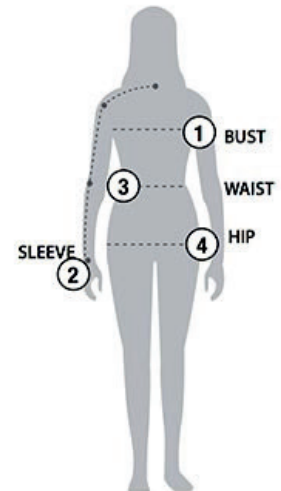

STORMTECH SIZING CHART

BASED ON YOUR BODY MEASUREMENTS

MEN'S SIZING

To select the best size for you, please follow these simple steps:

- ① **Most important measurement:**
Take your Chest/Bust measurement from just under your arm at the fullest part of the chest
- ② Take your Sleeve length from the back base of the neck across the shoulder and around the elbow to your wrist
- ③ Take your Waist measurement at the narrowest point around your natural waistline.
- ④ Take your Hip measurement at the fullest part of your body below the waist

When measurements fall between two sizes:
The size selection should be based on fit preference: Select lower size for a closer to body fit or the larger size for a more relaxed fit. When in doubt, we strongly recommend ordering a size sample.

WOMEN'S SIZING

GSX-2 | MEN'S AXIS THERMAL SHELL

MEN'S SIZING CHART – YOUR BODY MEASUREMENTS

SIZE	XS	S	M	L	XL	2XL	3XL	4XL	5XL
Chest ①	N/A	35"-38" [89-96.5cm]	38"-41" [96.5-104cm]	41"-44" [104-112cm]	44"-47" [112-119cm]	47"-50" [119-127cm]	50"-53" [127-134.5cm]	53"-56" [134.5-142cm]	56"-59" [142-150cm]
Sleeve Length ②	N/A	33"-34" [84-86.5cm]	34"-35" [86.5-89cm]	35"-36" [89-91.5cm]	36"-37" [91.5-94cm]	37"-38" [94-96.5cm]	38"-38.5" [96.5-97.75cm]	38.5"-39" [97.75cm-99cm]	39"-39.5" [99-100.25cm]
Waist ③	N/A	29"-32" [73.5-81cm]	32"-35" [81-89cm]	35"-38" [89-96.5cm]	38"-41" [96.5-104cm]	41"-44" [104-112cm]	44"-47" [112-119cm]	47"-50" [119-127cm]	50"-53" [127-134.5cm]
Hip ④	N/A	34"-37" [86-94cm]	37"-40" [94-101.5cm]	40"-43" [101.5-109cm]	43"-46" [109-117cm]	46"-49" [117-124.5cm]	49"-52" [124.5-132cm]	52"-55" [132-140cm]	55"-58" [140-147cm]