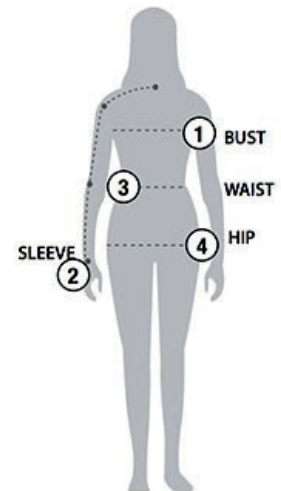

STORMTECH SIZING CHART

BASED ON YOUR BODY MEASUREMENTS

MEN'S SIZING

To select the best size for you, please follow these simple steps:

- ① **Most important measurement:**
Take your Chest/Bust measurement from just under your arm at the fullest part of the chest
- ② Take your Sleeve length from the back base of the neck across the shoulder and around the elbow to your wrist
- ③ Take your Waist measurement at the narrowest point around your natural waistline.
- ④ Take your Hip measurement at the fullest part of your body below the waist

WOMEN'S SIZING

GSX-1 | MEN'S AXIS SHELL

MEN'S SIZING CHART – YOUR BODY MEASUREMENTS

SIZE	XS	S	M	L	XL	2XL	3XL	4XL	5XL
Chest ①	N/A	35"-38" [89-96.5cm]	38"-41" [96.5-104cm]	41"-44" [104-112cm]	44"-47" [112-119cm]	47"-50" [119-127cm]	50"-53" [127-134.5cm]	53"-56" [134.5-142cm]	56"-59" [142-150cm]
Sleeve Length ②	N/A	33"-34" [84-86.5cm]	34"-35" [86.5-89cm]	35"-36" [89-91.5cm]	36"-37" [91.5-94cm]	37"-38" [94-96.5cm]	38"-38.5" [96.5-97.75cm]	38.5"-39" [97.75cm-99cm]	39"-39.5" [99-100.25cm]
Waist ③	N/A	29"-32" [73.5-81cm]	32"-35" [81-89cm]	35"-38" [89-96.5cm]	38"-41" [96.5-104cm]	41"-44" [104-112cm]	44"-47" [112-119cm]	47"-50" [119-127cm]	50"-53" [127-134.5cm]
Hip ④	N/A	34"-37" [86-94cm]	37"-40" [94-101.5cm]	40"-43" [101.5-109cm]	43"-46" [109-117cm]	46"-49" [117-124.5cm]	49"-52" [124.5-132cm]	52"-55" [132-140cm]	55"-58" [140-147cm]