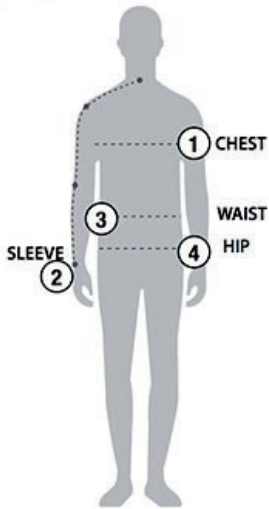

STORMTECH SIZING CHART

BASED ON YOUR BODY MEASUREMENTS

MEN'S SIZING

To select the best size for you, please follow these simple steps:

- ① **Most important measurement:**
Take your Chest/Bust measurement from just under your arm at the fullest part of the chest
- ② Take your Sleeve length from the back base of the neck across the shoulder and around the elbow to your wrist
- ③ Take your Waist measurement at the narrowest point around your natural waistline.
- ④ Take your Hip measurement at the fullest part of your body below the waist

WOMEN'S SIZING

GSX-1 | MEN'S AXIS SHELL

MEN'S SIZING CHART – YOUR BODY MEASUREMENTS

SIZE	XS	S	M	L	XL	2XL	3XL	4XL	5XL
Chest ①	N/A	35"-38" [89-96.5cm]	38"-41" [96.5-104cm]	41"-44" [104-112cm]	44"-47" [112-119cm]	47"-50" [119-127cm]	50"-53" [127-134.5cm]	53"-56" [134.5-142cm]	56"-59" [142-150cm]
Sleeve Length ②	N/A	33"-34" [84-86.5cm]	34"-35" [86.5-89cm]	35"-36" [89-91.5cm]	36"-37" [91.5-94cm]	37"-38" [94-96.5cm]	38"-38.5" [96.5-97.75cm]	38.5"-39" [97.75cm-99cm]	39"-39.5" [99-100.25cm]
Waist ③	N/A	29"-32" [73.5-81cm]	32"-35" [81-89cm]	35"-38" [89-96.5cm]	38"-41" [96.5-104cm]	41"-44" [104-112cm]	44"-47" [112-119cm]	47"-50" [119-127cm]	50"-53" [127-134.5cm]
Hip ④	N/A	34"-37" [86-94cm]	37"-40" [94-101.5cm]	40"-43" [101.5-109cm]	43"-46" [109-117cm]	46"-49" [117-124.5cm]	49"-52" [124.5-132cm]	52"-55" [132-140cm]	55"-58" [140-147cm]