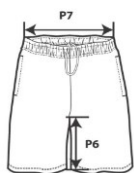

**GILDAN®**

**44S30**

**Performance Adult Shorts with Pockets**

**DETAILS**

**Weight**  
**Content**  
**Features**

186.0 G/SqM  
100% Polyester  
Wicking properties   
Anti-microbial properties   
Snag resistant   
Multi needle waistband with contrast colour drawcord   
Heat transfer label   
Side pockets with contrast colour pocket bag   
Twin needle bottom hem  
*Transitioning to side seam in 2019*

**Sizes**  
**Case Packs**  
**Colours**  
**SKU's**

S-3XL  
S - 3XL 36 PIECES  
5  
30

**SPECIFICATIONS**

Centimeters	Tol-	Tol+	S	M	L	XL	2XL	3XL
Inseam (P6)	2.540	2.540	22.860	22.860	22.860	22.860	22.860	22.860
Waistband relax (P7)	2.540	2.540	34.290	36.830	39.370	41.910	45.720	46.990
Inches	Tol-	Tol+	S	M	L	XL	2XL	3XL
Outseam/Costado (P1)	0.750	0.750	19.500	20.000	20.500	21.000	21.500	22.000
Inseam (P6)	1.000	1.000	9.000	9.000	9.000	9.000	9.000	9.000
Waistband relax (P7)	1.000	1.000	13.500	14.500	15.500	16.500	18.000	18.500