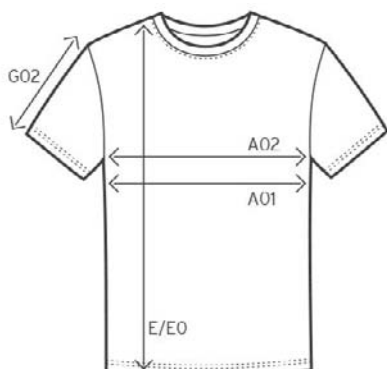

3560

Men's Sports-T

measurement table (cm)

	S	M	L	XL	XXL
A02	50	53	56	59	62
E	68	70	72	74	76
G02	32	34	36	38	40

A02 1/2 CHEST

E BODY LENGTH

G02 SLEEVE LENGTH

colours

125 g/m²

sizes

S-XXL

care instructions

packaging units

Unit = 5 pieces.

Carton = 100 pieces.

Sizes and weights + /- 5%. Subject to amendment.

short description

Raglan functional T-shirt, interlock

cut

- comfortable cut

workmanship

- raglan sleeves with decorative stitching
- side seams

properties

- CoolDry finish
- absorbent
- colour white suitable for sublimation printing