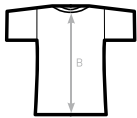

FRONT

BACK

**B&C DNM EDITING /M. TM D72**

A HALF CHEST

B CENTER BACK LENGTH

C SLEEVE LENGTH

XS

S

M

L

XL

XXL

-

47

50

53