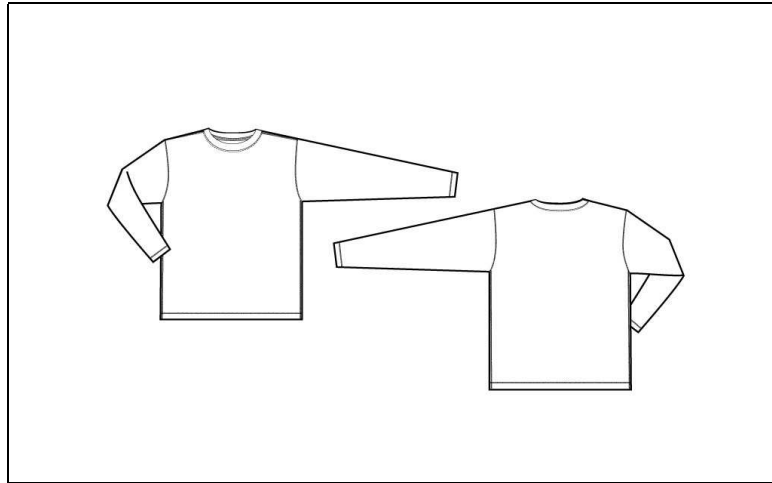

## MEASUREMENT SPECIFICATION REPORT

STYLE # M3102 ALO MEN'S PERFORMANCE TRIBLEND LONG SLEEVE TEE

### FABRICATION

50% POLYESTER, 38% COMBED AND RING-SPUN COTTON, 12% RAYON

### Point of Measurement (centimeters)

Body Length From HPS

Chest

S	M	L	XL	2XL
68.6	71.1	73.7	76.2	78.7
51.4	51.4	51.4	51.4	51.4

Disclaimer: Please note that the above sizing chart is subject to change. For more detailed information, please contact an ALO Customer Service Representative.