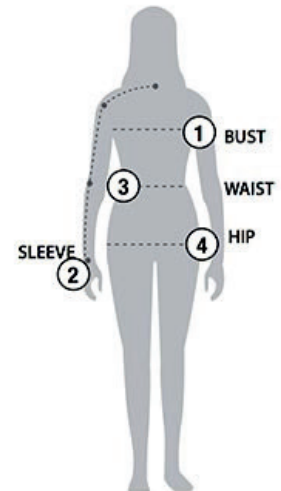

STORMTECH SIZING CHART

BASED ON YOUR BODY MEASUREMENTS

MEN'S SIZING

To select the best size for you, please follow these simple steps:

- ① **Most important measurement:**
Take your Chest/Bust measurement from just under your arm at the fullest part of the chest
- ② Take your Sleeve length from the back base of the neck across the shoulder and around the elbow to your wrist
- ③ Take your Waist measurement at the narrowest point around your natural waistline.
- ④ Take your Hip measurement at the fullest part of your body below the waist

When measurements fall between two sizes:
The size selection should be based on fit preference: Select lower size for a closer to body fit or the larger size for a more relaxed fit. When in doubt, we strongly recommend ordering a size sample.

WOMEN'S SIZING

CXJ-1 | MEN'S CREW BONDED SHELL

MEN'S SIZING CHART – YOUR BODY MEASUREMENTS

SIZE	XS	S	M	L	XL	2XL	3XL	4XL	5XL
Chest ①	N/A	35"-38" [89-96.5cm]	38"-41" [96.5-104cm]	41"-44" [104-112cm]	44"-47" [112-119cm]	47"-50" [119-127cm]	50"-53" [127-134.5cm]	53"-56" [134.5-142cm]	56"-59" [142-150cm]
Sleeve Length ②	N/A	33"-34" [84-86.5cm]	34"-35" [86.5-89cm]	35"-36" [89-91.5cm]	36"-37" [91.5-94cm]	37"-38" [94-96.5cm]	38"-38.5" [96.5-97.75cm]	38.5"-39" [97.75cm-99cm]	39"-39.5" [99-100.25cm]
Waist ③	N/A	29"-32" [73.5-81cm]	32"-35" [81-89cm]	35"-38" [89-96.5cm]	38"-41" [96.5-104cm]	41"-44" [104-112cm]	44"-47" [112-119cm]	47"-50" [119-127cm]	50"-53" [127-134.5cm]
Hip ④	N/A	34"-37" [86-94cm]	37"-40" [94-101.5cm]	40"-43" [101.5-109cm]	43"-46" [109-117cm]	46"-49" [117-124.5cm]	49"-52" [124.5-132cm]	52"-55" [132-140cm]	55"-58" [140-147cm]