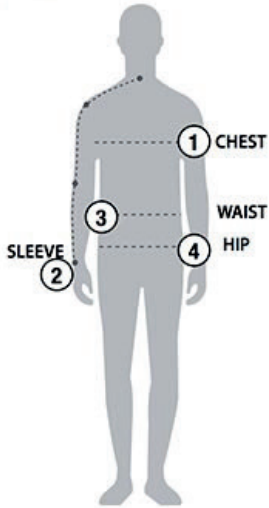

STORMTECH SIZING CHART

BASED ON YOUR BODY MEASUREMENTS

MEN'S SIZING

To select the best size for you, please follow these simple steps:

- ① **Most important measurement:**
Take your Chest/Bust measurement from just under your arm at the fullest part of the chest
- ② Take your Sleeve length from the back base of the neck across the shoulder and around the elbow to your wrist
- ③ Take your Waist measurement at the narrowest point around your natural waistline.
- ④ Take your Hip measurement at the fullest part of your body below the waist

When measurements fall between two sizes:
The size selection should be based on fit preference: Select lower size for a closer to body fit or the larger size for a more relaxed fit. When in doubt, we strongly recommend ordering a size sample.

WOMEN'S SIZING

CXJ-1 | MEN'S CREW BONDED SHELL

MEN'S SIZING CHART – YOUR BODY MEASUREMENTS

SIZE	XS	S	M	L	XL	2XL	3XL	4XL	5XL
Chest ①	N/A	35"-38" [89-96.5cm]	38"-41" [96.5-104cm]	41"-44" [104-112cm]	44"-47" [112-119cm]	47"-50" [119-127cm]	50"-53" [127-134.5cm]	53"-56" [134.5-142cm]	56"-59" [142-150cm]
Sleeve Length ②	N/A	33"-34" [84-86.5cm]	34"-35" [86.5-89cm]	35"-36" [89-91.5cm]	36"-37" [91.5-94cm]	37"-38" [94-96.5cm]	38"-38.5" [96.5-97.75cm]	38.5"-39" [97.75cm-99cm]	39"-39.5" [99-100.25cm]
Waist ③	N/A	29"-32" [73.5-81cm]	32"-35" [81-89cm]	35"-38" [89-96.5cm]	38"-41" [96.5-104cm]	41"-44" [104-112cm]	44"-47" [112-119cm]	47"-50" [119-127cm]	50"-53" [127-134.5cm]
Hip ④	N/A	34"-37" [86-94cm]	37"-40" [94-101.5cm]	40"-43" [101.5-109cm]	43"-46" [109-117cm]	46"-49" [117-124.5cm]	49"-52" [124.5-132cm]	52"-55" [132-140cm]	55"-58" [140-147cm]