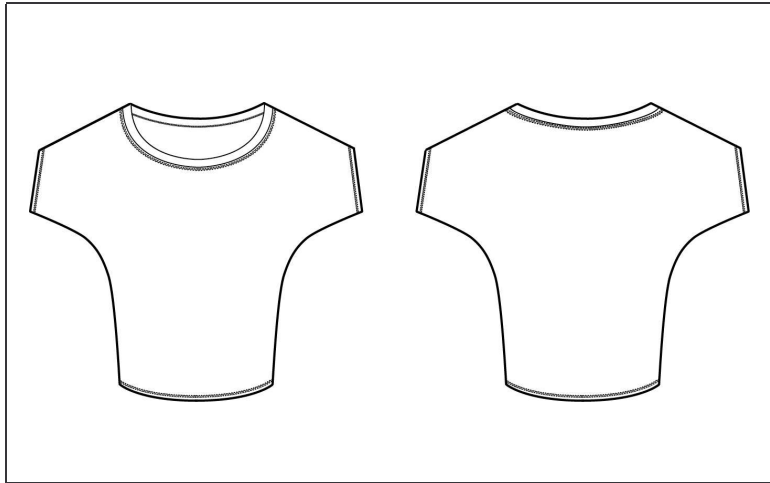

MEASUREMENT SPECIFICATION REPORT

STYLE # 8806 WOMEN'S FLOWY CIRCLE TOP

FABRICATION
65% Polyester, 35% Viscose
52% Polyester, 48% Viscose

Point of Measurement (centimeters)

	S	M	L	XL	2XL
Chest	87.6	89.5	92.1	94.6	97.2
Center Front Length	66.0	67.3	68.9	70.5	72.1

Disclaimer: Please note that the above sizing chart is subject to change. For more detailed information, please contact a Bella + Canvas Customer Service Representative.