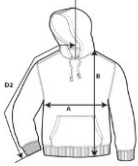

**GILDAN®**

**99500**

**Performance Adult Tech Hooded Sweatshirt**

**DETAILS**

**Weight**  
**Content**  
**Features**

237.0 G/SqM  
100% Polyester  
Wicking properties   
Anti-microbial properties   
Unlined 3 piece hood - 3" centre panel   
Flatcord with metal molded tips   
Tear away label   
Rolled forward shoulder   
Contrast Charcoal back neck tape   
Sideseamend   
Pouch pocket   
Twin needle stitching at shoulder, armhole, neck, waistband and cuffs   
Self-fabric cuffs and waistband

**Sizes**  
**Case Packs**  
**Colours**  
**SKU's**

S-3XL  
S - 3XL 24 PIECES  
4  
24

**SPECIFICATIONS**

Centimeters	Tol-	Tol+	S	M	L	XL	2XL	3XL
<b>Chest (A)</b>	1.905	1.905	50.800	55.880	60.960	66.040	71.120	76.200
<b>Length from HPS (B)</b>	2.540	2.540	73.660	76.200	78.740	81.280	83.820	86.360
<b>Sleeve length (centre back to incl.cuffs)</b>	2.540	2.540	85.090	87.630	90.170	92.710	95.250	97.790
Inches	Tol-	Tol+	S	M	L	XL	2XL	3XL
<b>Chest (A)</b>	0.750	0.750	20.000	22.000	24.000	26.000	28.000	30.000
<b>Length from HPS (B)</b>	1.000	1.000	29.000	30.000	31.000	32.000	33.000	34.000
<b>Sleeve length (centre back to incl.cuffs)</b>	1.000	1.000	33.500	34.500	35.500	36.500	37.500	38.500