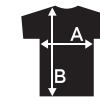

DECORATION ACCESS

WATER RESISTANT

SHIELDTECH

WIND RESISTANT

GLOBAL FIT

care instructions

sizing

(XS-XXL)

Size:	XS	S	M	L	XL	XXL
A	54	56,5	59,5	63,5	67,5	71
B	72	73	74,5	76	78,5	81,5

Measurement 'A' 1/2 chest (measured 2 cm from armpit)

Measurement 'B' center back length measured from HSP (highest shoulder point)