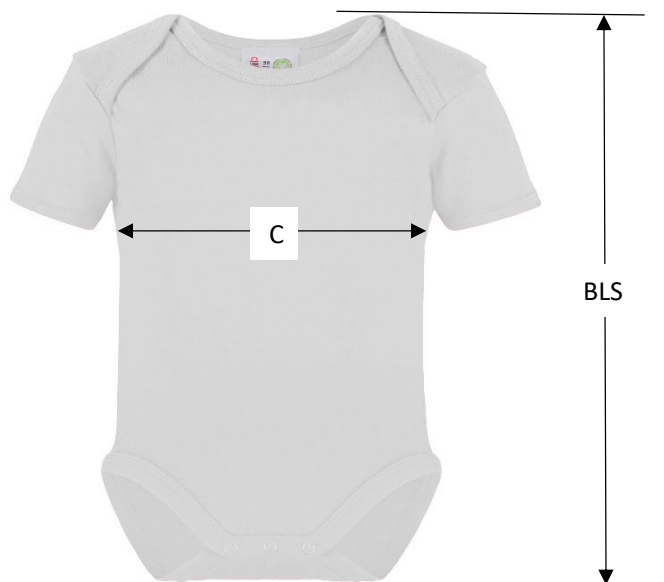

ROM40 / X946

		0-3 M 50/56	3-6 M 62/68	6-12 M 74/80	12-24 M 86/92
BLS	back length from Shoulder	34,5	37	41	45
C	1/2 chest	20	22	23,5	24,5

Note: Given sizes are approximately. As our items are handmade, a deviation of 10% is acceptable.